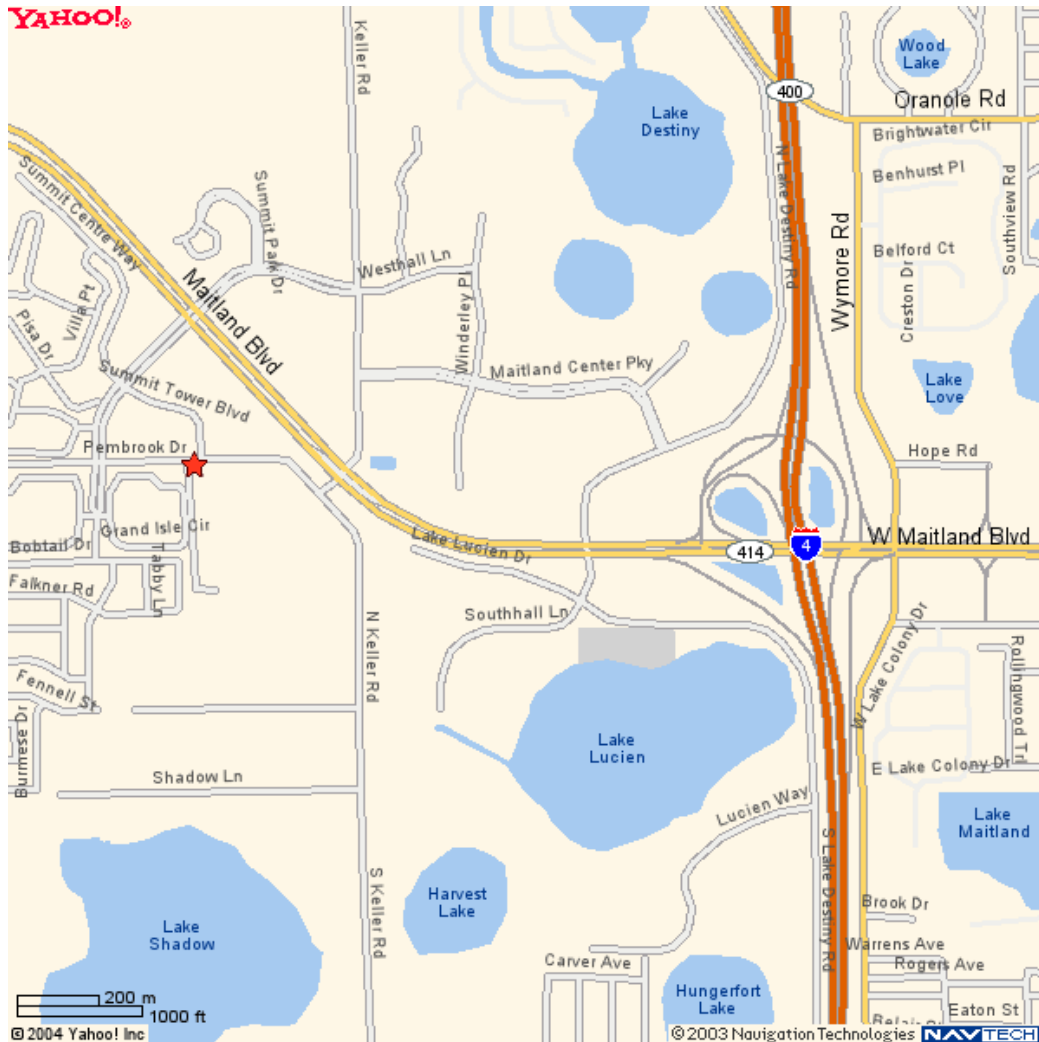

Infinity Radio of Orlando
1800 Pembroke Drive
Orlando, Florida 32810
(407) 919-1000

From I-4 West heading towards Tampa:

- Take I-4 west bound until Exit 90 (formerly Exit 47).
- Bear right off the exit onto Maitland Blvd.
- Continue on Maitland Blvd. to second light. Turn left onto North Keller Rd. then make an immediate right onto Pembroke Drive. Look for entrance to 1800 Pembroke on left located ¼ mile down Pembroke right after Marriott Courtyard Hotel.

From I-4 East heading towards Daytona Beach:

- Take I-4 east bound until Exit 90B (formerly Exit 47B). This is the second off ramp for Maitland Blvd.
- Bear right off the exit onto Maitland Blvd.
- Continue on Maitland Blvd. to second light. Turn left onto North Keller Rd. then make an immediate right onto Pembroke Drive. Look for entrance to 1800 Pembroke on left located ¼ mile down Pembroke right after Marriott Courtyard Hotel.

100 m
200 ft
© 2004 Yahoo! Inc