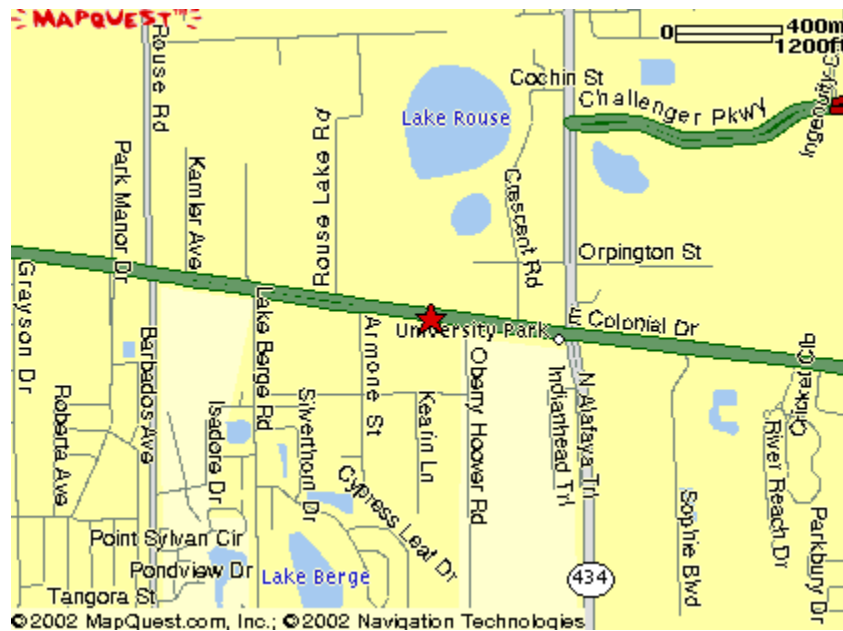

[Directions to WMFE TV24](#)

[From I-4](#)

- Get off I-4 at East-West Expressway exit (SR408) heading East
- Stay on East-West by bearing right at SR417 / SR408 junction
- Get off East-West at Alafaya Trail exit
- Make left at bottom of off ramp onto Alafaya Trail heading North
- Turn left at SR50 Colonial Drive
- WMFE studios will be on left at 11510 East Colonial Drive.