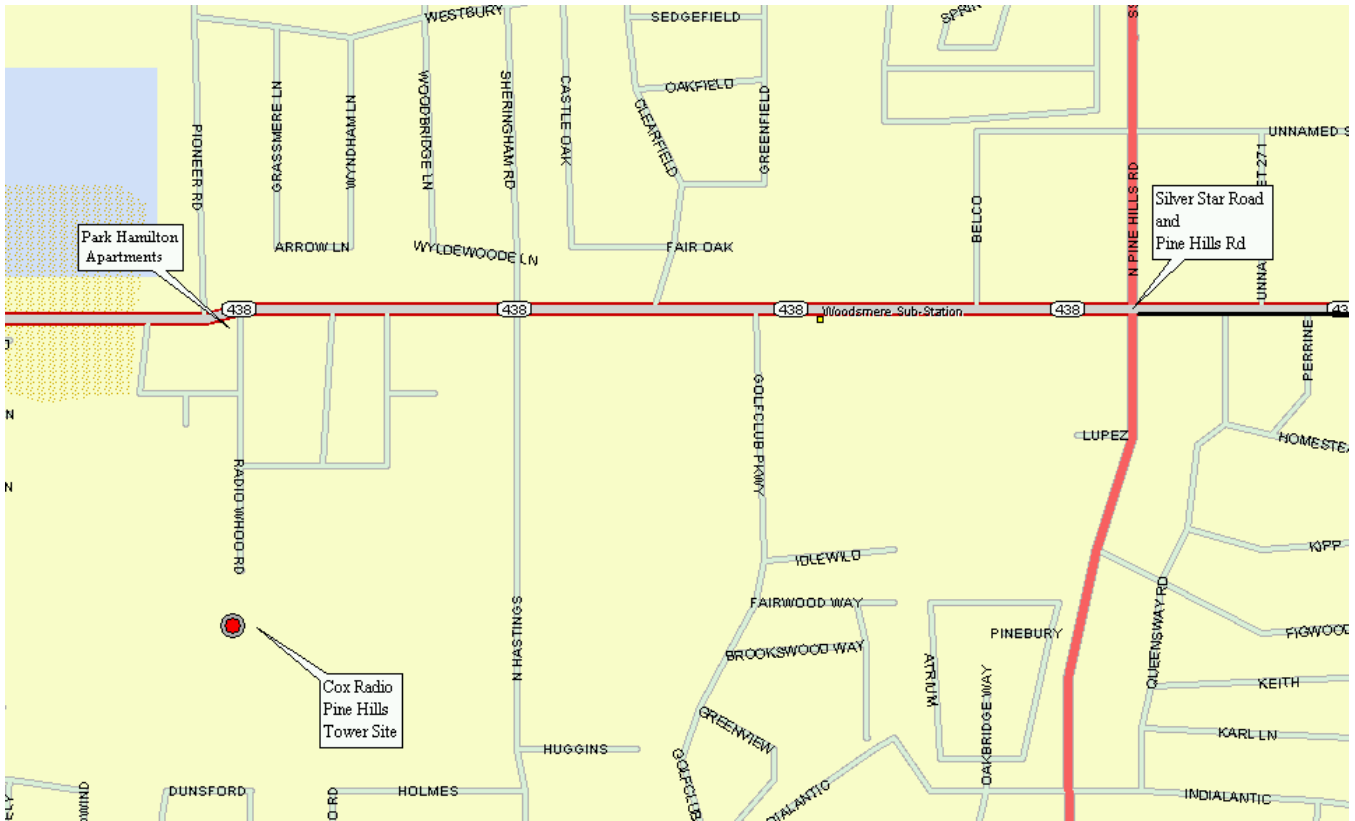

Take the first left turn after Hastings, into the Park Hamilton Apartment Complex. The tower site is straight back through the apartment complex parking lot. You should see the 5 towers from quite a distance away.

From the South or East:

Take I-4 to the 408 Expressway

Take the 408 West to Pine Hills Road

Exit and turn Right onto Pine Hills Road

Take Pine Hills Road approximately 2 miles to Silver Star Road and turn Left

Take Silver Star past the fire station and past the next stop light, Hastings Road.

Take the first left turn after Hastings, into the Park Hamilton Apartment Complex. The tower site is straight back through the apartment complex parking lot. You should see the 5 towers from quite a distance away.