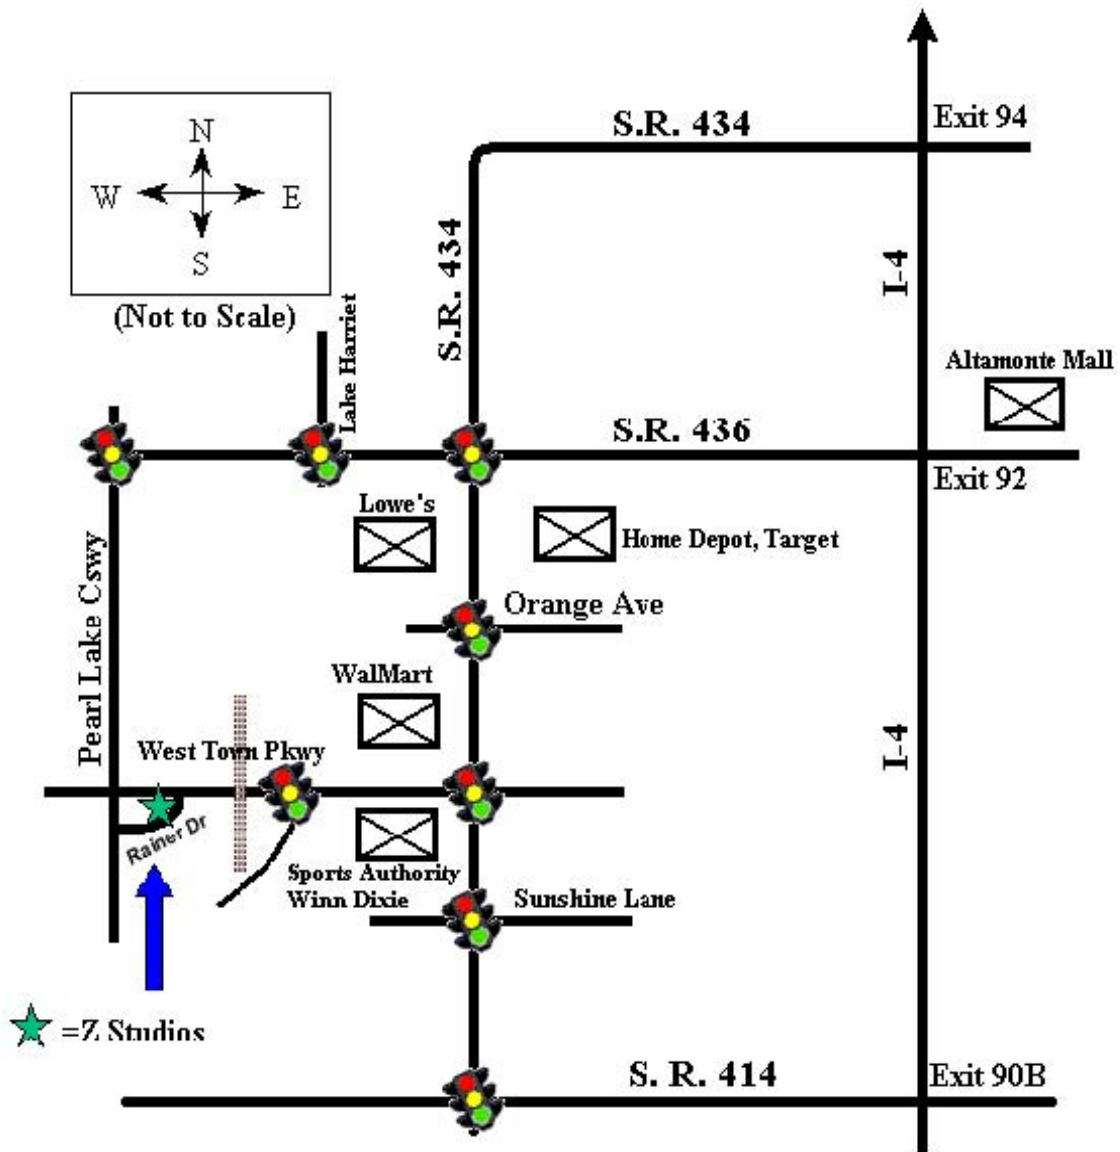

## Directions to Z88.3 Offices & Studios

Z88.3 Studios: 1065 Rainer Drive Altamonte Springs, FL 32714, (407) 869-8000

**SBE Meeting will be held at 1067 Rainer Drive, Suite 1003, Altamonte 32714** - the building behind Z88.3, second suite on right when turning off Westowne Parkway.

From 434, go west on Westowne Parkway approximately 4 blocks, look for the STL tower. Go past the tower and the station (Z88.3) and turn in behind it. Second suite on the right.

If you go in the Rainer entrance by Z88.3 and drive through parking lot, it's third suite on the left.